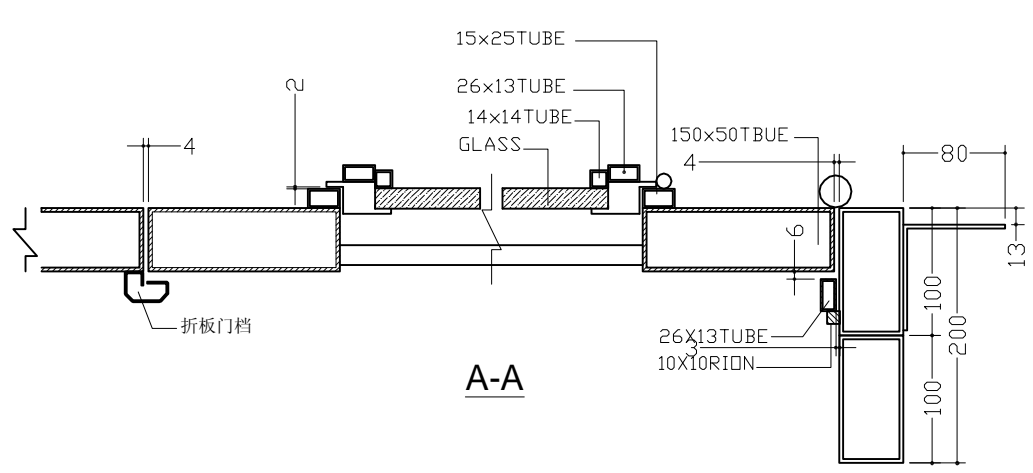

H2

Acadian Iron Works #2240 Raleigh Doors - Ahrens	ID	Date	Approval	
	Drawer	Version		
	Hardware	Qty	Color	Glass