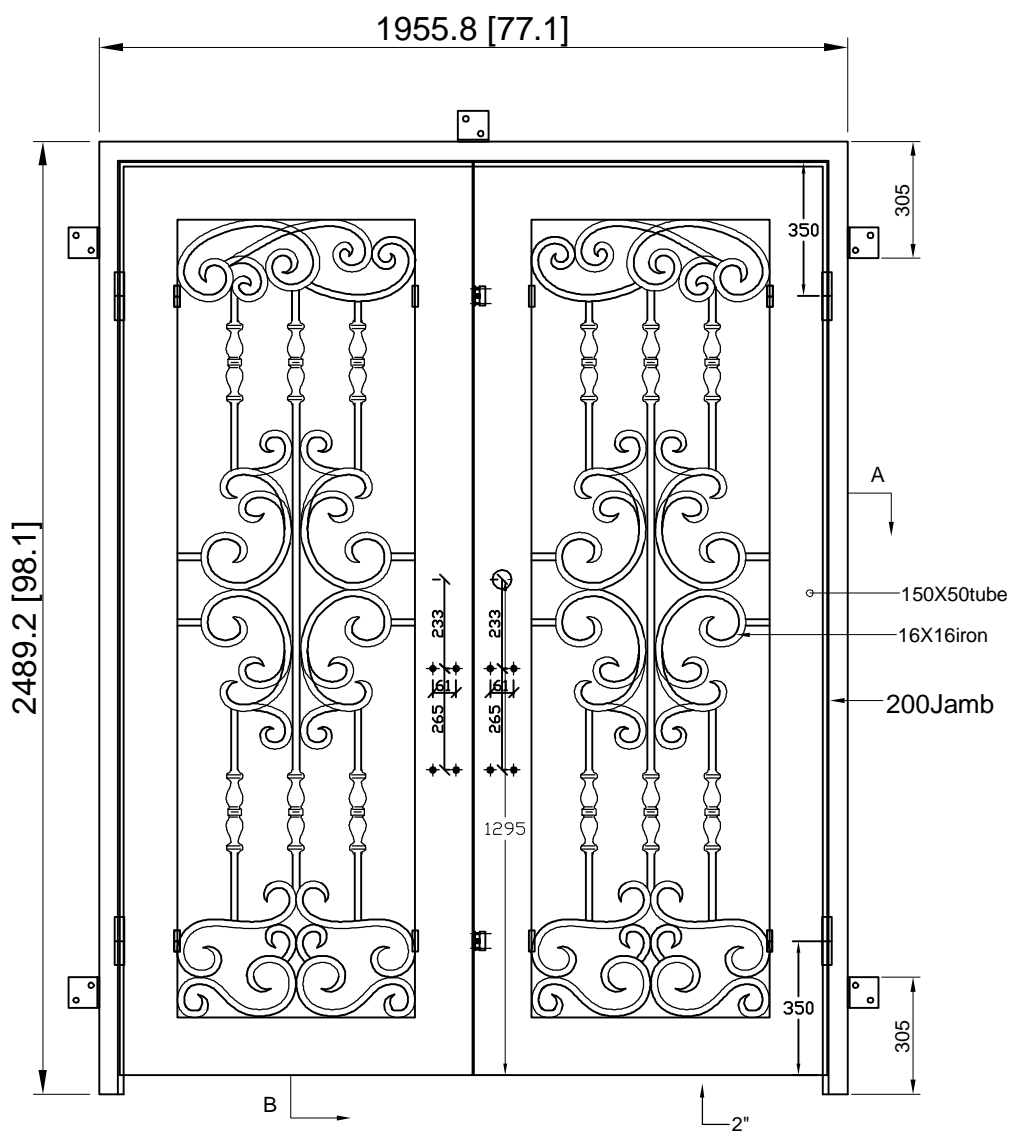

H2

Acadian Iron Works #2240 Raleigh Doors - Ahrens	ID	Date	Approval	
	Drawer	Version		
	Hardware	Qty	Color	Glass