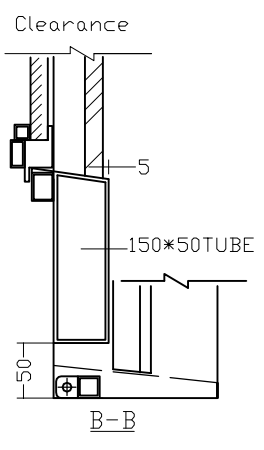

H2

Acadian Iron Works #2240 Raleigh Doors - Ahrens	ID	Date	Approval	
	Drawer	Version		
	Hardware	Qty	Color	Glass