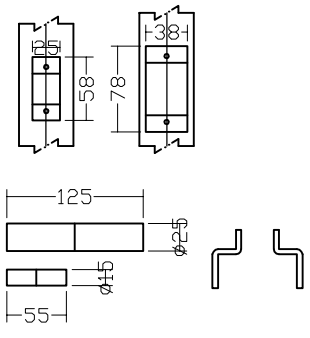

H2

Acadian Iron Works #2240 Raleigh Doors - Ahrens	ID	Date	Approval	
	Drawer	Version		
	Hardware	Qty	Color	Glass